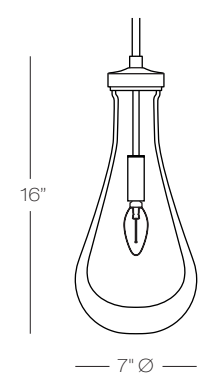

DIMENSIONS

- Proudly Assembled in Colorado
- Phone (312) 240-0400
- info@stonelighting.NET
- stonelighting.NET