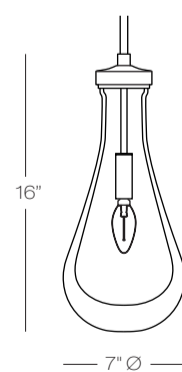

DIMENSIONS

- Proudly Assembled in Colorado
- Phone (312) 240-0400
- info@stonelighting.NET
- stonelighting.NET