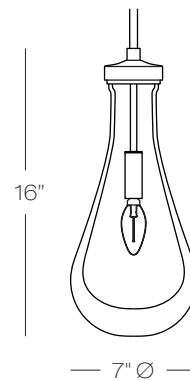

DIMENSIONS

- Proudly Assembled in Colorado
- Phone (312) 240-0400
- info@stonelighting.NET
- stonelighting.NET