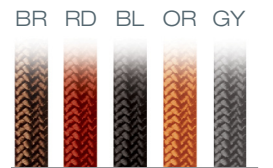

13 Light Marquis Chandelier

13 Light Round Chandelier with Retro Lamps.

- (4) PD300BZ Retro Tubular II Pendant.
- (5) PD301BZ Retro Edison II Pendant.
- (4) PD302BZ Retro Tubular Long Pendant

Braided Cloth Cord. 120V Input Voltage.

Model
CHRETRO13

BZ bronze
Finish
BZ

Cord color options