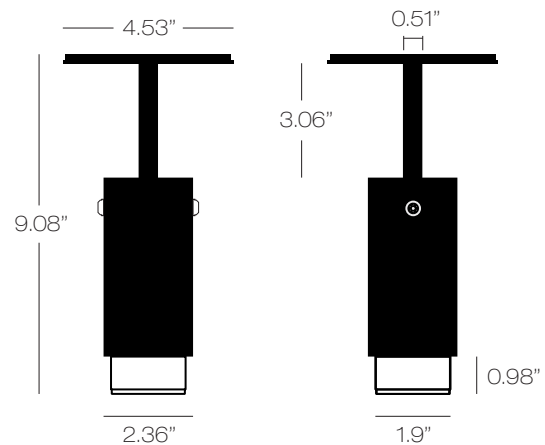

### Ceiling Fixture

Ceiling Cylinder fixture with a honeycomb filter that creates a non-glare directional spotlight.

Graphite finish complemented by Brass details.

Canopy in Graphite finish.

Model  
**CL702**

**LED7** LED Dedicated 7W,  
Dimmable

Finish	Lamp
<b>GY-BB</b>	<b>LED7</b>

**GY-BB** graphite, brushed brass

Baffle: 1 pc

Honey Comb: 1 pc