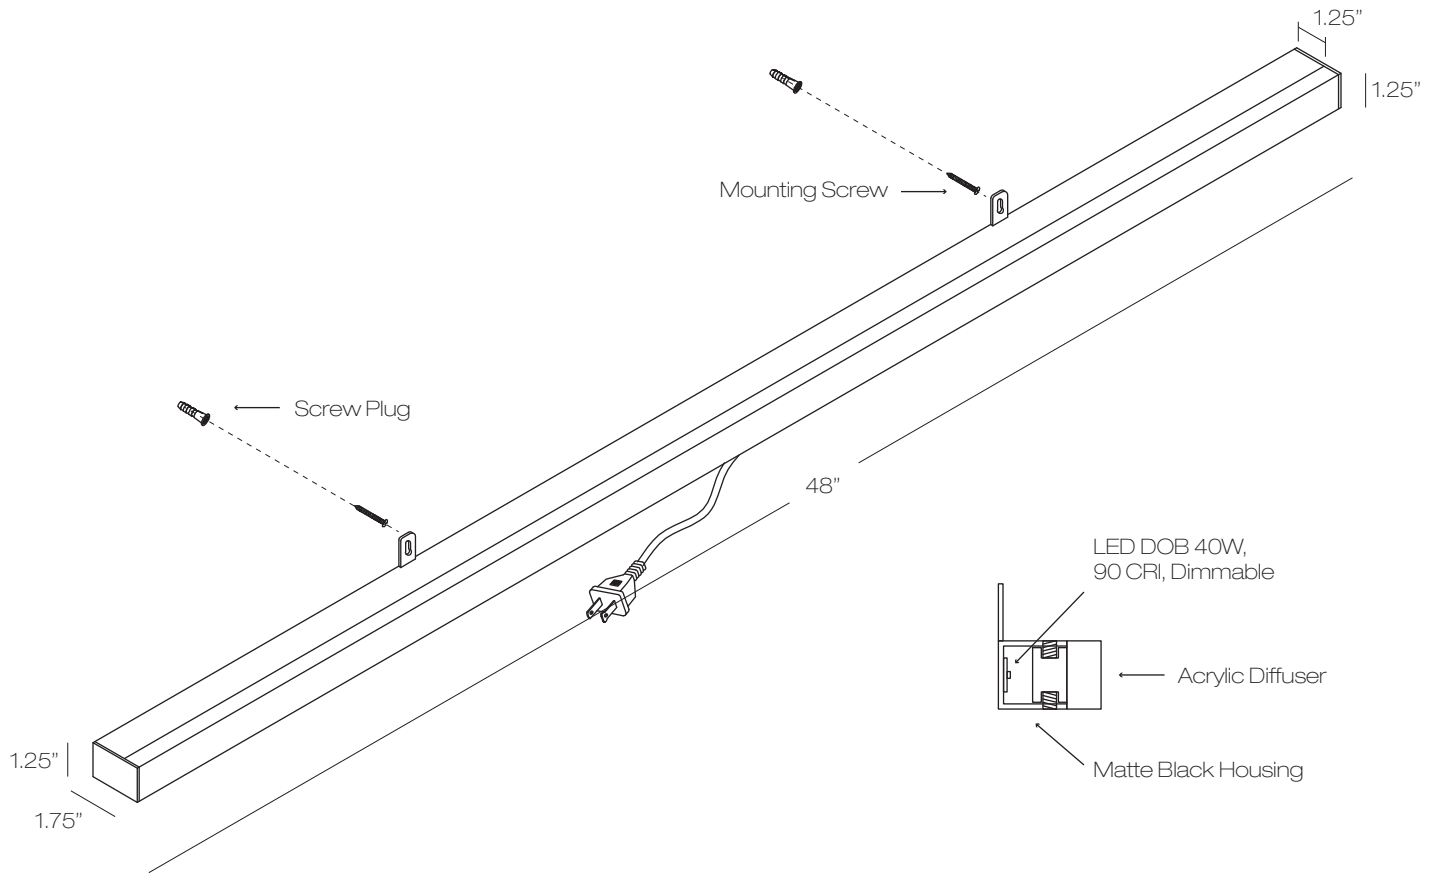

### Bath Bar

LED Bath Bar with Opal Acrylic diffuser and Matte Black metal finish.

Fixture Type A7.

120V Input Voltage.  
Suitable for Damp Location.

60" Length Black cord and Plug.

Dimmable with ELV dimmer.

Weight: 2 lbs.

Model  
**CUBB879**

Acrylic	Color	Lamp
<b>OP</b>	<b>BL</b>	<b>LED</b>

OP opal

BL black

LED LED DOB 40W,  
90 CRI, 3000K,  
2090 Initial Lumens,  
Dimmable

**Bath Bar**  
Dimensions and Mounting

**Mounting:** Mount Linear bar on wall with mounting screws through the tabs