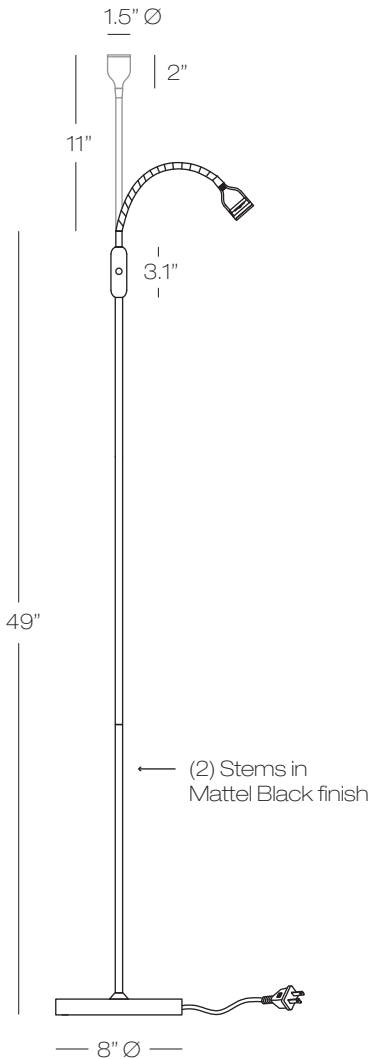

Pedicure Floor Lamp

Overarching LED Floor Lamp in Matte Black finish.
Convex glass magnified bulb shield.
LED 3W Integrated, 3000K.

120V Input Voltage. Damp Locations.

11" Flexible Adjustable head in Matte Black finish.
8" Ø Base in Matte Black finish.

60" Length Black cord and plug.

Soft rubber on/off switch at connection
between rigid lamp and flexible head.

Fixture Type B28.

Weight: 11 lbs.

60"
OAH

Model
CUFL878

BL matte black	
Color	Lamp
BL	LED

LED LED Integrated 3W,
3000K

8" Ø