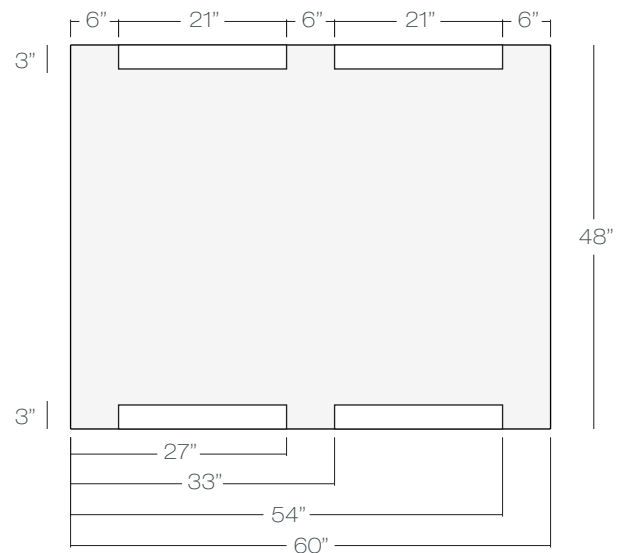

Shown:
(2) LED Mirrors
48"H x 120"

Rectangular Illuminated LED Mirror

LED Illuminated Mirror, 3000K Warm White, Hardwire, 110V input, 90 CRI, IP44, 1200 Lumens.

For both aesthetic and functional reasons, the edge of the mirror adopts sandblasting craftsmanship and frameless design. The sandblasted glass allows visual privacy while still allowing penetration of light.

The LED strip light hides behind the glass and still illuminate the room, giving the mirror a modern and minimalistic look.

Mirror

30 3000K

Model	CCT	Lamp
MRRT4860	30	LED

LED Illuminated Mirror
48" x 60"

LED LED 110V Input,
90 CRI, 3000K,
IP44, 1200 Lumens