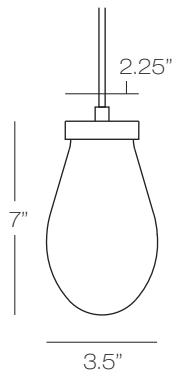

CR

SD

### Moxie Pendant

Brushed Brass metal encases LED diode that beautifully illuminates a bulbous blown glass available in dichroic, clear or seedy glass.

Standard cord length is 96".

Non-Dimmable.

Model  
PD106