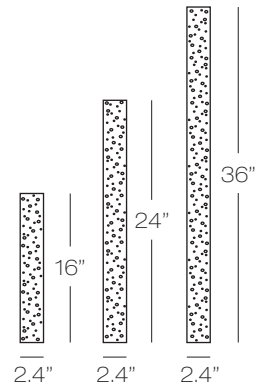

Brushed Brass Cylinder  
22W LED, 3000K, 1800 lumens  
**90 CRI**, Triac / ELV dimmable  
Lamp included.

Perf  
Pendant

**BB** brushed brass  
**BS** brushed stainless steel  
**M** monopoint canopy  
**J** EZ jack

Model	Finish	Lamp	Mounting
<b>PD120</b>	<b>BB</b>	<b>LED</b>	<b>J</b>

**PD120** 16" height  
**PD121** 24" height  
**PD122** 36" height

**LED** LED 22 Watt