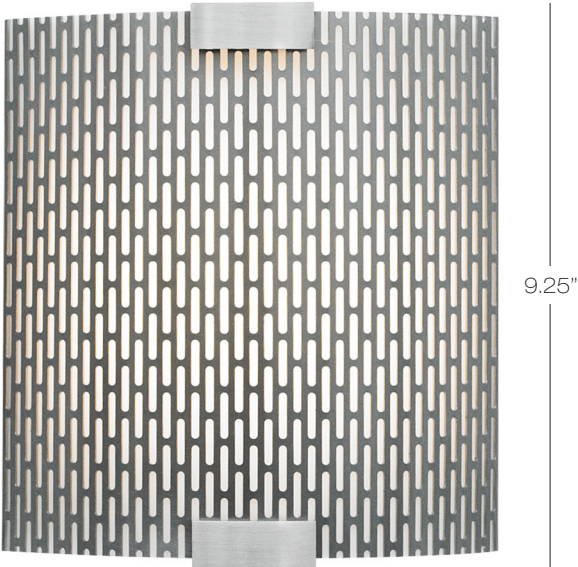

Metallic Wall Sconce

Minimal outdoor luminaire with extruded aluminum housing, die cast end caps and glass cover.

IP67 rated. Mounts vertically only.

Model
WS290

SI silver

Finish	Lamp
SI	LED10

LED10 LED 10W,2700K

7.75"

Wall projection 4.6"