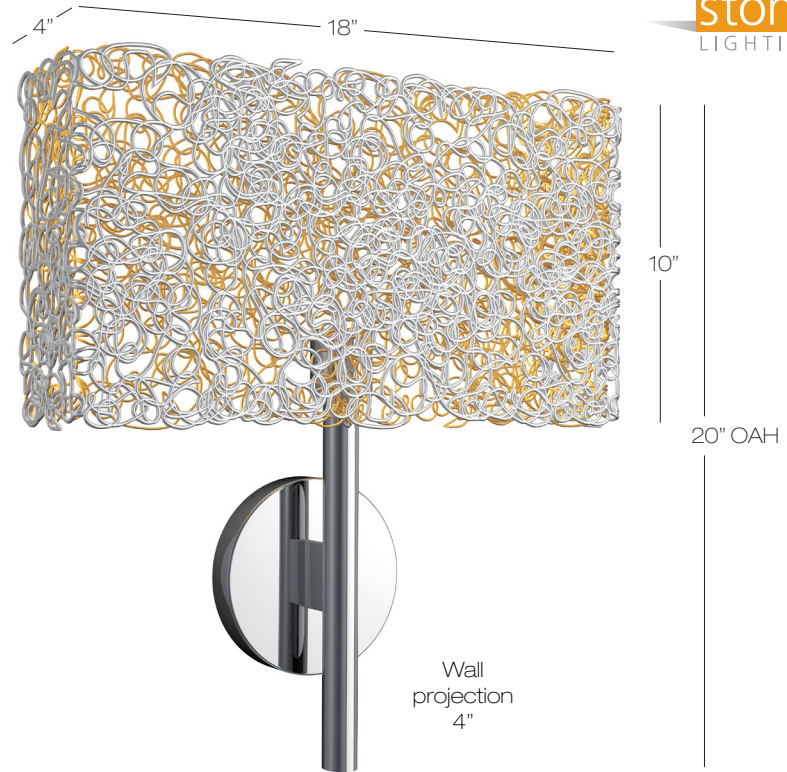

## Spaga Wall

Visually artistic, each shade uniquely combines layers of polished silver and gold wire that is formed in tight curves and squiggles.

Shade Silver Plated outside, Gold Plated inside  
Recommended: 2x E26, 120V LED Retro lamps.

Backplate: 6" Diameter, 1" Deep  
Stem 1" Diameter, 10" OAH

Model  
**WS5318**

Shade	Finish	Socket*
<b>SI-GO</b>	<b>PC</b>	<b>E26</b>

**SI-GO** silver - gold

**E26** Medium Base  
Socket 2 x E26

\*Lamps not  
Included

Wall  
projection  
4"