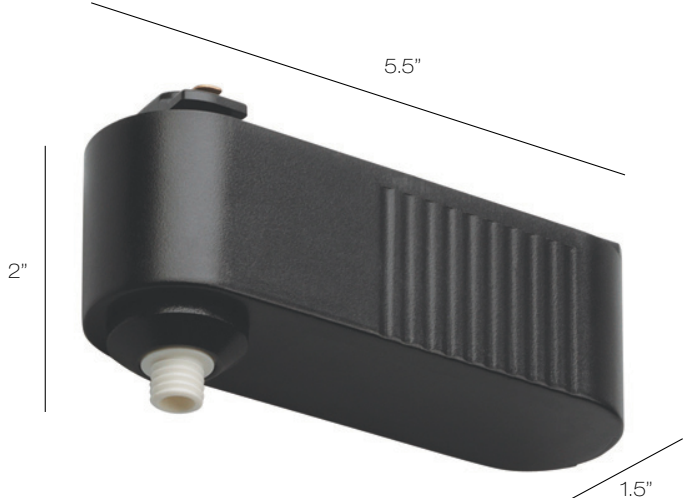

EZ Jack Track Adapter

Allows EZ Jack elements to be track-adapted.
Halo track or equivalent compatible.
60W electronic transformer housed in black, silver
or white casing. Female EZ Jack port installed.

BK black
SI silver
WH white

HAL for Halogen fixtures
LED for LED fixtures **LED+**

Model	Finish	Fixture
EJTRKADP1	BK	HAL