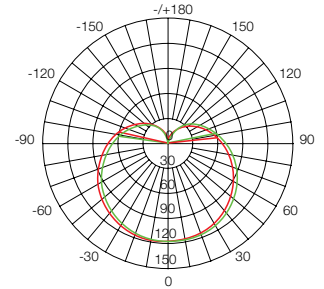

UNIT: cd

- C0/180, 103.2, 96.3 - C90/270, 98.5, 101.9