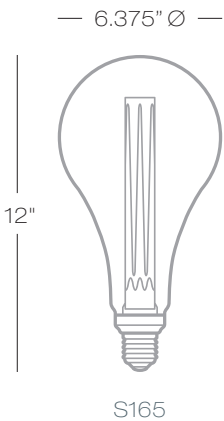

AM

CR

SM

LED S165

LED S165 Bulb, 3.5W, 110-130V, Amber: 2000K, Clear & Smoke: 2200K, 120 Lumens, E26 Base, Average Life 30,000 hours.

Dimmable with Triac and ELV dimmer, not compatible with 0-10V dimming controls.

Model
LMPRTS165

Color

AM

AM amber

CR clear

SM smoke