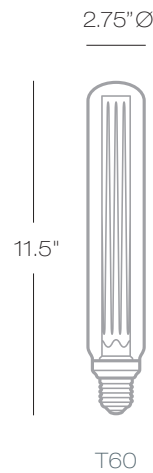

CR

AM

LED T60

LED T60 Bulb, 3.5W, 110-130V
2000K, 120 Lumens, E26 Base
Average Life 30,000 hours

Dimmable with Triac and ELV
dimmer, not compatible with
0-10V dimming controls.

Model
LMPRTT60

Color
AM

AM amber
CR clear