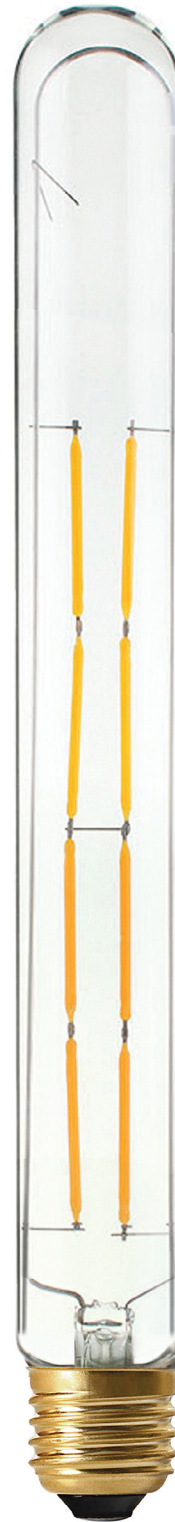

— 1.2" Ø —

10.8"

LMPRTL8C

Clear T10 Tubular
120 Volts, 83 CRI, 8 Watts
2700K, 700 Lumens
E26 Base, Dimmable
Average Life 30,000 hours