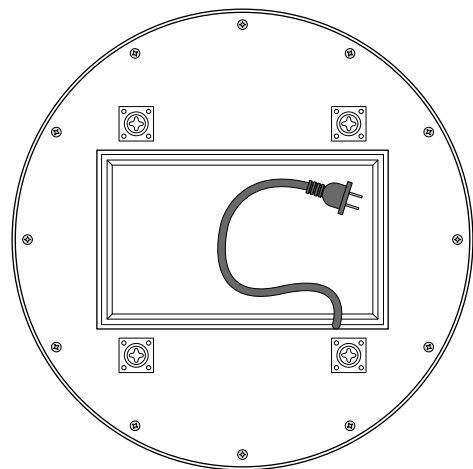

Madeleine Illuminated Round LED Mirror

Metal frame in black or brushed brass finish.

24" and 30" hanging height from the center of the mirror to wall peg.

LED light is diffused behind frosted outer edge of mirror.

Wall peg included with 23" power cord and plug.

Touch-sensitive dimmer features a red indicator light when power supply is connected, blue indicator light when LED source is in use. Touch and hold to dim light source.

90CRI

120 Volts
On/Off/Dimmer
on face of mirror

Mirror	MRRD24	LED Illuminated Mirror 24" Ø	BL black BR brown	Lamping
	MRRD31	LED Illuminated Mirror 31" Ø		
	Model	Finish	Strap Color	Lamping
	MRRD24	BL	BL	LED
		BL satin brass SB black		LED LED 18W, 120V, 90CRI, 3000K, 1800 Lumens (24" Ø) LED LED 24W, 120V, 90CRI, 3000K, 2400 Lumens (31" Ø)

STRAP COLOR
Dark Brown (BR)

Front View

31" Ø

Back View

Wall projection 1.65"

Front View

Wall projection 1.65"

Back View