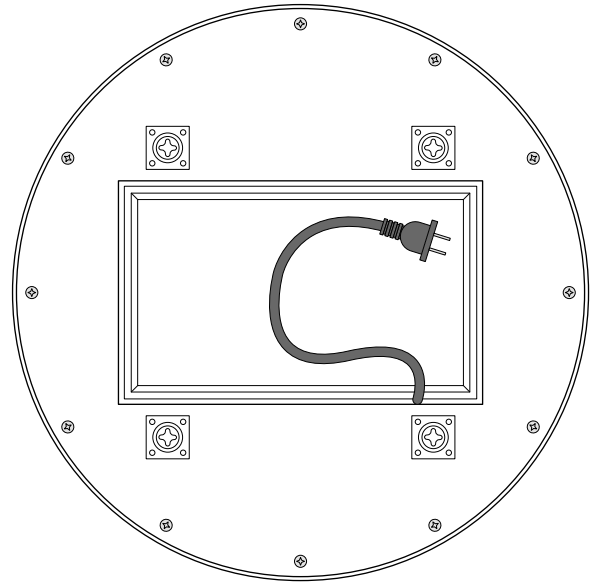

Madeleine Illuminated Round LED Mirror

Metal frame in black or brushed brass finish.

24" and 30" hanging height from the center of the mirror to wall peg.

LED light is diffused behind frosted outer edge of mirror.

Wall peg included with 23" power cord and plug.

Touch-sensitive dimmer features a red indicator light when power supply is connected, blue indicator light when LED source is in use. Touch and hold to dim light source.

90CRI

120 Volts
On/Off/Dimmer
on face of mirror

Mirror	MRRD24	LED Illuminated Mirror 24" Ø	BL black BR brown	Lamping
	MRRD31	LED Illuminated Mirror 31" Ø		
	Model	Finish	Strap Color	Lamping
	MRRD24	BL	BL	LED
		BL satin brass SB black		LED LED 18W, 120V, 90CRI, 3000K, 1800 Lumens (24" Ø) LED LED 24W, 120V, 90CRI, 3000K, 2400 Lumens (31" Ø)

STRAP COLOR
Dark Brown (BR)

Front View

31" Ø

Back View

Wall projection 1.65"

Front View

Wall projection 1.65"

Back View