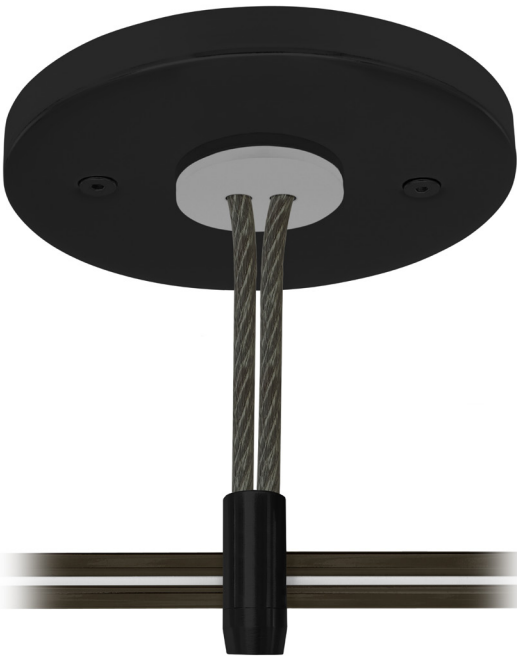

4.35" Ø

.42"

### Single Feed Remote Canopy

4" Round canopy with flexible  
10 AWG softfeeder

Ships with 28" flexible cable

Model  
**MSCPRT1**

Finish

**BL**

**BL** black

**BZ** bronze

**SN** satin nickel

**Black Monorail Finishes:** Monorail is Solid Brass with a Blackened Bronze Finish. Hardware, fixtures and transformers are Steel with a Painted Satin Black Finish.