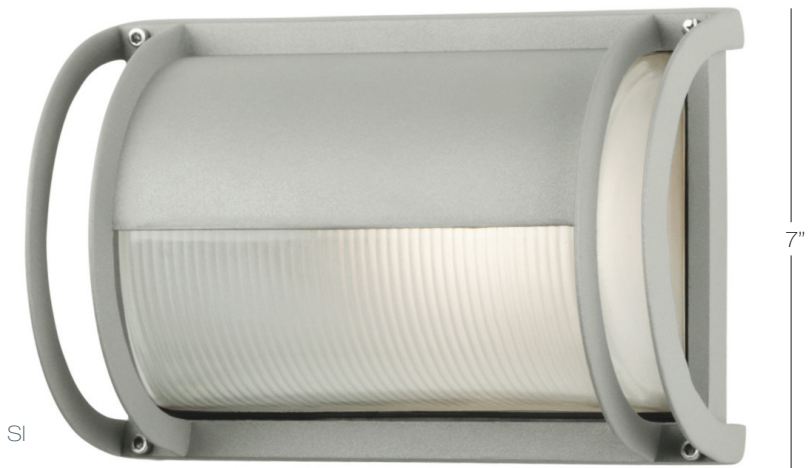

WH

SI

7"

10"

Wall projection 6"

Basis Rectangular Visa

Die cast aluminum powdercoated in white or silver.
Polycarbonate or glass diffuser, gasketed and IP65.

SL-DOB dimmable with ELV dimmer.

MB6 Lamp not included.

Model
WO815

SI silver
WH white

Finish	Lamp
SI	DOB17

- **DOB17** SL-DOB 17W Stone Lighting
LED Driver on Board
- **DOB24** SL-DOB 24W Stone Lighting
LED Driver on Board
- 💡 **MB6** Medium Base Incandescent 60W