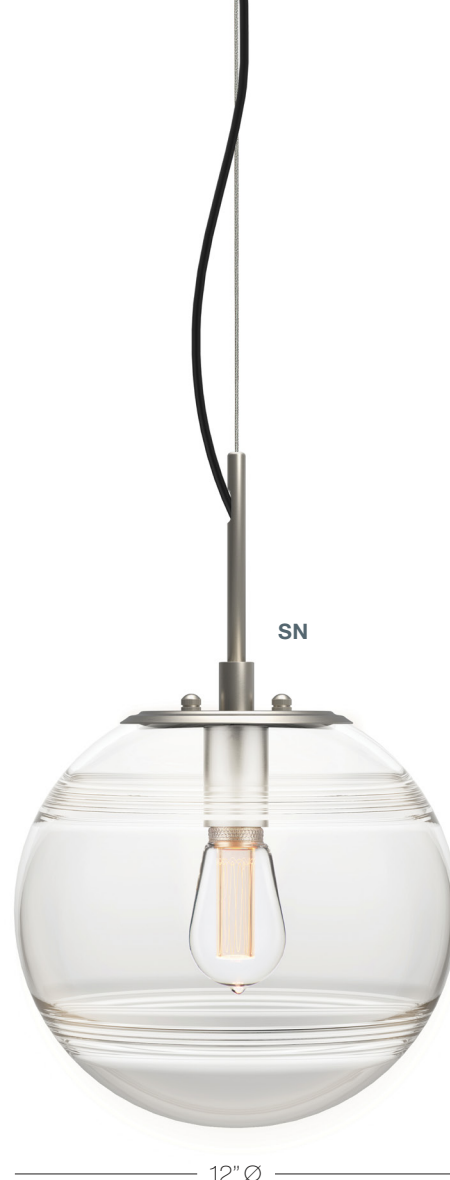

PD030

PD031

Venus Pendant 10"

Opal glass with swirl pattern rings. Antique brass metal accents. 8ft black cotton covered SVT cord.

Dimmable with Triac dimmer.

Venus Pendant 12"

Clear glass sphere. Satin nickel metal accents. 8ft black cotton covered SVT cord.

Dimmable with Triac dimmer.

Model PD030			
Color	Finish	Bulb	Bulb Color
OP	AB	ST64	CR*
OP opal	AB antique bronze SN satin nickel	ST64 LED Vintage Edison COB 3.5W, 90 CRI, 2000K (AM), 2200K (CR), 120 Lumens	CR* clear
		G125 LED G125 Bulb COB 3.5W, 90 CRI, 2000K (AM), 2200K (CR), 120 Lumens	
		LA10 LED A19 10W, 120V, 3000K, Dimmable	
		RT6B Medium Base Retro Filament Bulb 60W	
		RTL6B LED 6W, Edison ST58, 2700K, 500 Lumens	

Model PD031			
Color	Finish	Bulb	Bulb Color
CR	SN	ST64	CR*
CR clear	SN satin nickel	ST64 LED Vintage Edison COB 3.5W, 90 CRI, 2000K (AM), 2200K (CR), 120 Lumens	CR* clear
		G125 LED G125 Bulb COB 3.5W, 90 CRI, 2000K (AM), 2200K (CR), 120 Lumens	
		LA10 LED A19 10W, 120V, 3000K, Dimmable	
		RT6B Medium Base Retro Filament Bulb 60W	
		RTL6B LED 6W, Edison ST58, 2700K, 500 Lumens	

* Bulb color option is only available for LED Globe (G125) and LED Vintage Edison (ST64) from Penny Lane Collection.