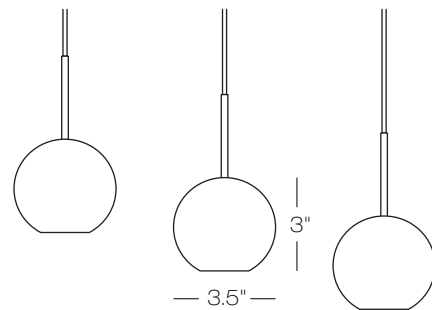

Standard cord length is 96".

Dimmable with ELV dimmer.

### Model PD091 Gracie

**CR** clear      **L2** LED G4 JC 2W, 110 Lumens  
**X2** Halogen G4 20W, 350 Lumens

Color	Finish	Lamp	Mounting
<b>CR</b>	<b>SN</b>	<b>L2</b>	<b>M</b>

**BL** black  
**BZ** bronze  
**PN** polished nickel  
**SN** satin nickel