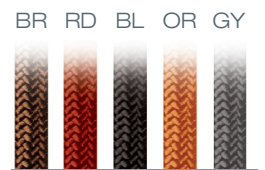

## Retro Edison II

Antique style socket with classic A-Lamp.  
Braided cord.

Dimmable with Triac dimmer.

Model  
**PD301**

-  **LA12** LED A19 12W
-  **RT6B** Medium Base Retro Filament Bulb 60W
-  **RTL6B** 6W, Edison ST58, 2700K, 500 Lumens

Finish	Lamp	Cord
<b>BZ</b>	<b>RT6B</b>	<b>BR</b>
<b>BZ</b> bronze		<b>BL</b> black
<b>PN</b> polished nickel		<b>BR</b> brown
<b>SN</b> satin nickel		<b>GY</b> grey
		<b>OR</b> orange
		<b>RD</b> red

Cord color options