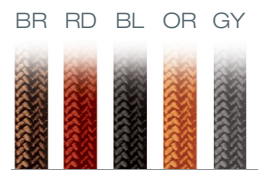

Soho Square

Square steel mesh shade with classic A-lamp and socket. Braided cord.

Dimmable with Triac dimmer.

Model PD315			
BZ bronze	SN satin nickel	BZ bronze	SI silver
Finish	Lamp	Mesh	Cord
BZ	RT6B	BZ	BR
	<ul style="list-style-type: none"> ☞ RT6B Medium Base Retro Filament Bulb 60W ☞ RTL6B 6W, Edison ST58, 2700K, 500 Lumens 	<ul style="list-style-type: none"> BL black BR brown GY grey OR orange RD red 	

Cord color options