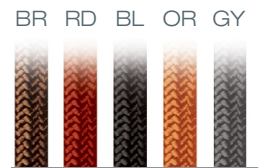

Coil Short

Solid brass and copper bands stacked and combined creatively into a short wide cylinder.

Dimmable with Triac dimmer.

Model
PD537

GO gold
SI silver

LED LG95 LED G9 5W, 120V

Color	Finish	Lamp
GO	PG	LG95

BZ bronze
PG polished gold
PN polished nickel
SN satin nickel

Cord color options