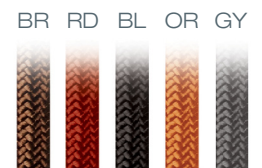

PD558
CRBLG125CRBL

PD558
SMBLG125CRBL

Kilo Dome Retro Cord

Crystal spherical dome in Clear or Smoke glass surrounding LED Bulbs from Penny Lane Collection. Black finish with classic cloth covered in black finish.

Dimmable with Triac and ELV dimmer, not compatible with 0-10V dimming controls.

Model
PD558

CR clear
SM smoke

G125 LED COB G125 Bulb
3.5W, **90 CRI**, 2200K,
120 Lumens, E26

BL black

Color	Finish	Bulb	Bulb Color	Cord
CR	BL	G125	CR	BL

BL black

CR clear

Cord color options