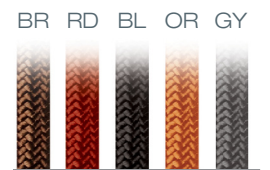

5.5"Ø

5.5" Crackle Globe

Beautiful glass globe pendants in a crackle finish providing a softening glow.

SN finish ships with clear cord.
BZ finish ships with black cord.

Model
PD560

CK crackle glass

Glass	Finish	Lamp
CK	SN	RT4F

BZ bronze
SN satin nickel

RT4F Medium Base Retro Filament
Tube 40W, 100mm, T10, E26
RTL4F 4W, 100mm, T10, E26

Cord color options