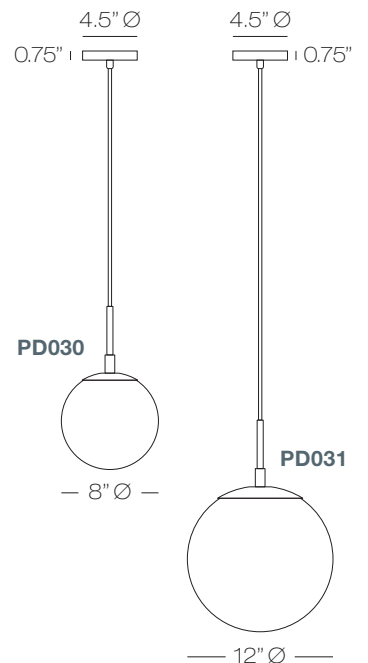

### Venus Pendant 8"

8" Diameter opal or clear seedy globe.

Black and Satin Nickel finishes are Standard. Bronze, Gold and White finishes are Custom.

8ft Black cloth cord.

Dimming options based on lamp selection.

Pictured with Penny Lane ST64 Lamp (<https://tinyurl.com/ST64Lamp>)

Lamp not included.

Model  
**PD030**

**CRSD** clear seedy  **MB6** Medium Base Incandescent 60W  
**OP** opal

Color	Finish	Bulb
<b>CRSD</b>	<b>BL</b>	<b>MB6</b>

**BL** black  
**BZ** bronze (custom)  
**GO** gold (custom)  
**SN** satin nickel  
**WH** white (custom)

**GO:** Gold Finish (Custom)

**BZ:** Bronze Finish (Custom)

**WH:** White Finish (Custom)

**BL:** Black Finish

**SN:** Satin Nickel Finish