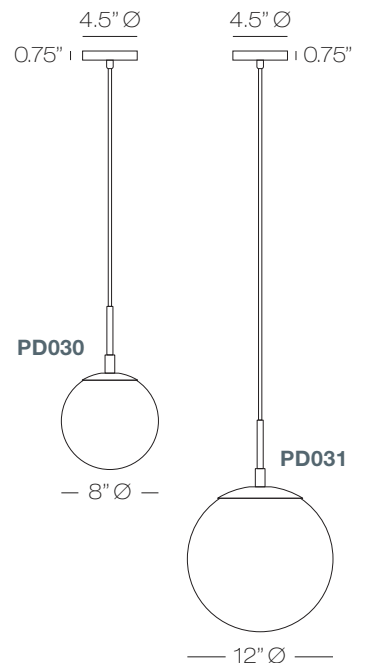

Venus Pendant 12"

12" Diameter opal or clear seeded globe.

Black and Satin Nickel finishes are Standard. Bronze, Gold and White finishes are Custom.

8ft Black cloth cord.

Dimming options based on lamp selection.

Pictured with Penny Lane ST64 Lamp (<https://tinyurl.com/ST64Lamp>)

Lamp not included.

Model
PD031

CRSD clear seeded  **MB6** Medium Base Incandescent 60W
OP opal

Color	Finish	Bulb
CRSD	BL	MB6

BL black
BZ bronze (custom)
GO gold (custom)
SN satin nickel
WH white (custom)

GO: Gold Finish (Custom)

BZ: Bronze Finish (Custom)

WH: White Finish (Custom)

BL: Black Finish

SN: Satin Nickel Finish