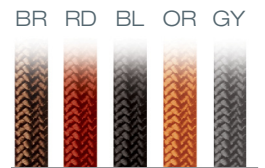

Vintage pendant featuring recycled colored glass which elegantly hangs from a hand crafted frame.

Dimmable with ELV dimmer.

Model PD162	AP apricot	RT6B Medium Base Retro Filament Bulb 60W, E26 RTL6B 6W, Edison ST58, Clear, 2700K, 500 Lumens
	CR clear	
	FR frost	
	RD red	
	WH white	

Color	Finish	Lamp	Cord
FR	BZ	RT6B	BL

BZ bronze

BL black
BN brown
GY grey
OR orange
RD red

Cord color options