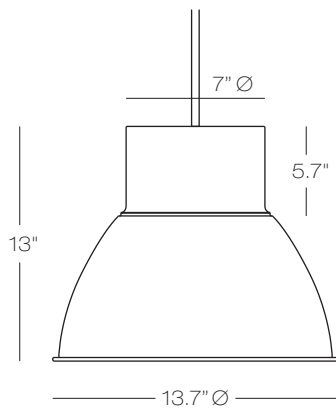

Dimensions

Metro

Matte black powder coat finish.  
10ft Long black SVT cord.

Model  
PD246

BL black

Finish	Lamp
<b>BL</b>	<b>LED</b>

**LED** LED DOB 24W, **90 CRI**,  
3000K, 1680 Lumens,  
120V, Dimmable AC