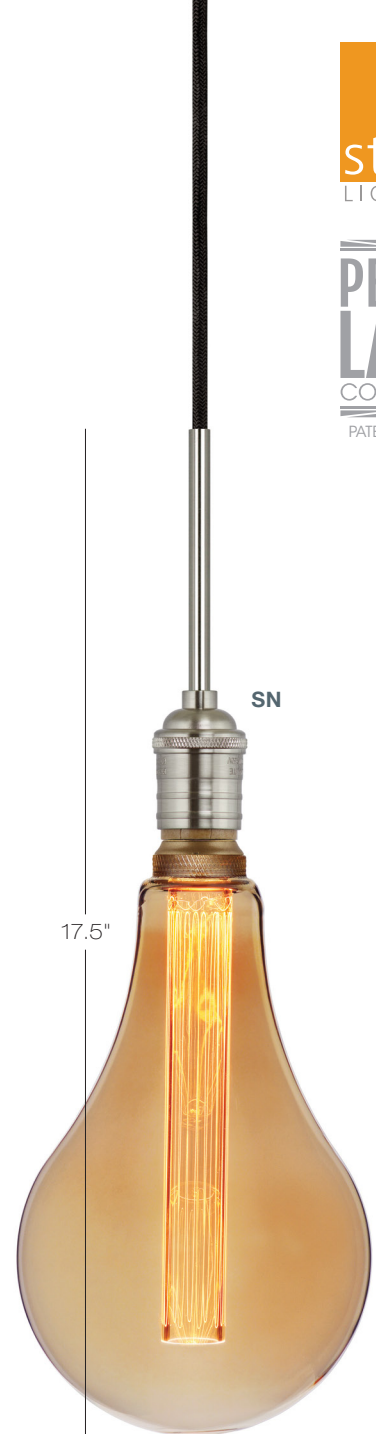

PD301
BZT60AMBR

PD301
SNST64CRBL

PD301
BZST64AMBR

PD301
SNS165AMBL

Retro II

Retro base pendant with LED Bulbs from Penny Lane Collection. Bulbs are offered in amber, clear and smoke glass. Smoke glass is only offered for S165 Bulb. T60 Bulb is only offered in Amber.

LED COB 3.5W, 90 CRI, 120 Lumens, 2000K (AM), 2200K (CR, SM), E26 Base, Average Life 30,000 hours.

For custom finishes consult factory. Standard cord length is 96". Consult Factory for longer cord lengths.

Dimmable with Triac and ELV dimmer, not compatible with 0-10V dimming controls.

Model
PD301

-  **G125** LED G125 Bulb
-  **S165** LED S165 Bulb
-  **ST64** LED Vintage Edison
-  **T60** LED T60 Bulb

- BL** black
- BR** brown
- GY** grey
- OR** orange
- RD** red

Finish	Bulb	Bulb Color	Cord
SN	S165	AM	BL

BZ bronze
PN polished nickel
SN satin nickel

AM amber
CR clear
SM smoke (S165)

Cord color options