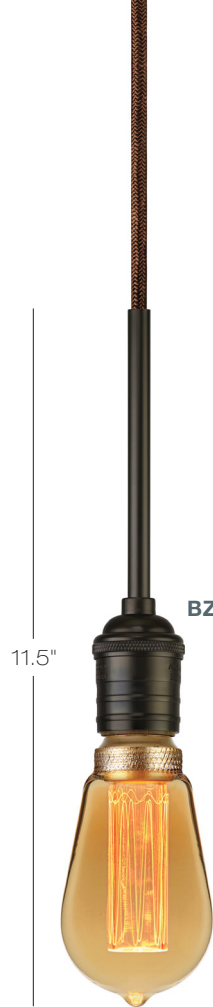

PD301
BZT60AMBR

PD301
SNST64CRBL

PD301
BZST64AMBR

PD301
SNS165AMBL

Retro II

Retro base pendant with LED Bulbs from Penny Lane Collection. Bulbs are offered in amber, clear and smoke glass. Smoke glass is only offered for S165 Bulb. T60 Bulb is only offered in Amber.

LED COB 3.5W, 90 CRI, 120 Lumens, 2000K (AM), 2200K (CR, SM), E26 Base, Average Life 30,000 hours.

For custom finishes consult factory. Standard cord length is 96". Consult Factory for longer cord lengths.

Dimmable with Triac and ELV dimmer, not compatible with 0-10V dimming controls.

Model
PD301

-  **G125** LED G125 Bulb
-  **S165** LED S165 Bulb
-  **ST64** LED Vintage Edison
-  **T60** LED T60 Bulb

- BL** black
- BR** brown
- GY** grey
- OR** orange
- RD** red

Finish	Bulb	Bulb Color	Cord
SN	S165	AM	BL

BZ bronze
PN polished nickel
SN satin nickel

AM amber
CR clear
SM smoke (S165)

Cord color options