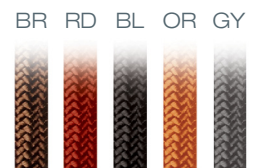

## Retro Cylinder II

Vintage retro lamp with cased opal glass offered in many options. Braided cord.

Dimmable with Triac dimmer.

Model  
**PD311**

**AM** amber  
**CR** clear  
**OP** opal

**RT6B** Medium Base Retro Filament Bulb 60W  
**RTL6B** 6W, Edison ST58, 2700K, 500 Lumens

Glass	Finish	Lamp	Cord
<b>CR</b>	<b>SN</b>	<b>RT6B</b>	<b>RD</b>

**BZ** bronze  
**PN** polished nickel  
**SN** satin nickel

**BL** black  
**BR** brown  
**GY** grey  
**OR** orange  
**RD** red

Cord color options