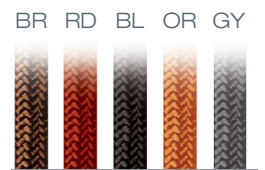

Dim Sum II

Antique style socket and shade with classic A-Lamp. Braided Cord.

Dimmable with Triac dimmer.

Model
PD312

- ⦿ **RT6B** Medium Base Retro Filament Bulb 60W
- ⦿ **RTL6B** LED 6W, Edison ST58, 2700K, 500 Lumens

Finish	Lamp	Cord
BL	RTL6B	BL
BL black BZ bronze		BL black BR brown GY grey OR orange RD red

Cord color options