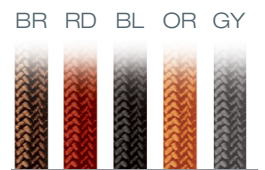

Doppio Wide

Antique style socket and shade with choice of retro style lamp or A19 style dimmable LED lamp. Heavy gauge spun steel in 24" diameter. Plated in Brushed Brass finish.

Cloth covered cord. 8ft Standard.

*Discontinued: Limited quantities available.

Model
PD421

-  **RT3A** Medium Base Retro Filament Tube 30W, 185mm
-  **RT6B** Medium Base Retro Filament Bulb 60W
-  **RT6C** Medium Base Retro Filament Tube 60W, 300mm
-  **RTL6A** 6W, 185mm, Clear, T10, 2700K, 500 Lumens
-  **RTL6B** 6W, Edison ST58, Clear, 2700K, 500 Lumens
-  **RTL8C** 8W, 300mm, Clear, T10, 2700K, 700 Lumens

Finish	Lamp	Cord
BB	RT6C	BL

BB brushed brass

BL black
BN brown
GY grey
OR orange
RD red

Cord color options