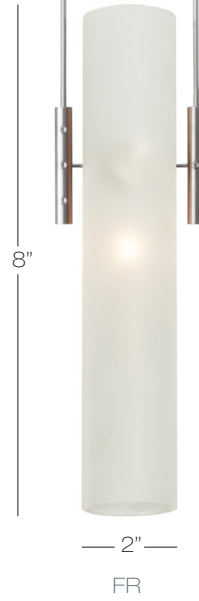

30"-154" (Field cuttable)

Top 3

Amber, Clear and Frosted borosilicate Italian glass tubes.

Tubes easily assemble and are suspended on parallel metal rods.

Model
PD5073

AM amber
CR clear
FR frost

⚡ **L2** LED G4 JC 2W, 110 Lumens
⚡ **X2** Halogen G4 20W, 350 Lumens

Color	Finish	Lamp	Mounting
FR	SN	X2	J

BL black
BZ bronze
SN satin nickel

M monopoint canopy
R monorail adapter
C cable adapter
J EZ jack