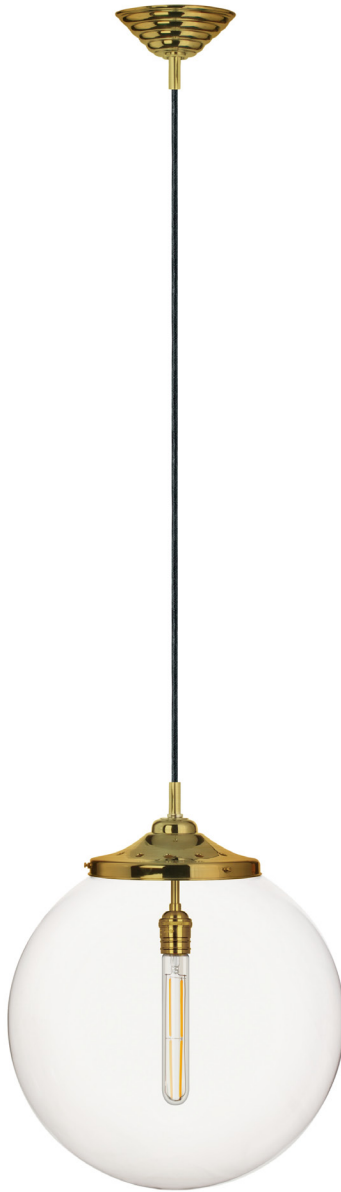

PD521  
OPBLRTL6BBL

PD521  
CRBBRTL6ABL

PD521  
CRBZRTL6BBL

16"

16" Ø

### Kilo Retro Cord, Single Socket

Elegant crystal globe in Opal or Clear surrounding classic retro lamping options with Black, Bronze, Brushed Brass or Polished Nickel metal accents. Classic cloth covered in black finish.

Model  
PD521

**BL** black  
**BB** brushed brass  
**BZ** bronze  
**PN** polished nickel

Color	Finish	Lamp	Cord
<b>OP</b>	<b>BL</b>	<b>RTL6B</b>	<b>BL</b>

**OP** opal  
**CR** clear

-  **RT3A** Medium Base Retro Filament Tube 30W, 185mm
-  **RT6B** Medium Base Retro Filament Bulb 60W
-  **RTL6A** 6W, 185mm, T10, Clear, 500 Lumens, 2700K
-  **RTL6B** 6W, Edison ST58, Clear, 500 Lumens, 2700K