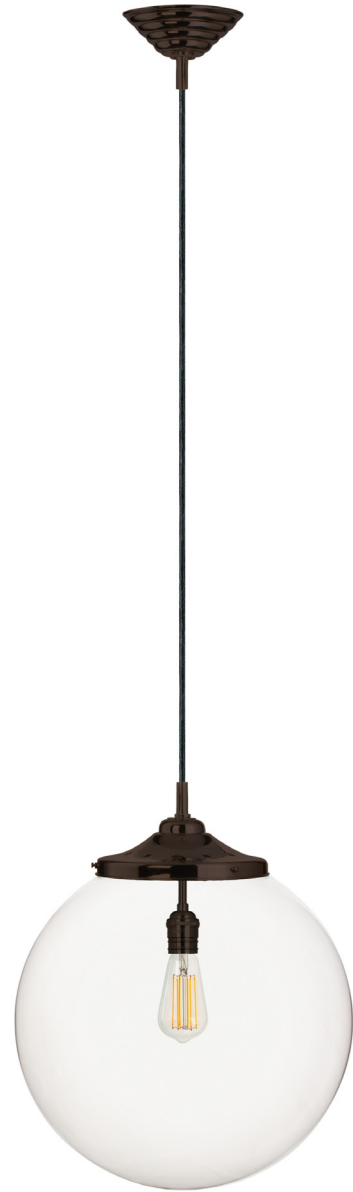

PD521  
OPBLRTL6BBL

PD521  
CRBBRTL6ABL

PD521  
CRBZRTL6BBL

16"

16" Ø

### Kilo Retro Cord, Single Socket

Elegant crystal globe in Opal or Clear surrounding classic retro lamping options with Black, Bronze, Brushed Brass or Polished Nickel metal accents. Classic cloth covered in black finish.

Model  
PD521

**BL** black  
**BB** brushed brass  
**BZ** bronze  
**PN** polished nickel

Color	Finish	Lamp	Cord
<b>OP</b>	<b>BL</b>	<b>RTL6B</b>	<b>BL</b>

**OP** opal  
**CR** clear

-  **RT3A** Medium Base Retro Filament Tube 30W, 185mm
-  **RT6B** Medium Base Retro Filament Bulb 60W
-  **RTL6A** 6W, 185mm, T10, Clear, 500 Lumens, 2700K
-  **RTL6B** 6W, Edison ST58, Clear, 500 Lumens, 2700K