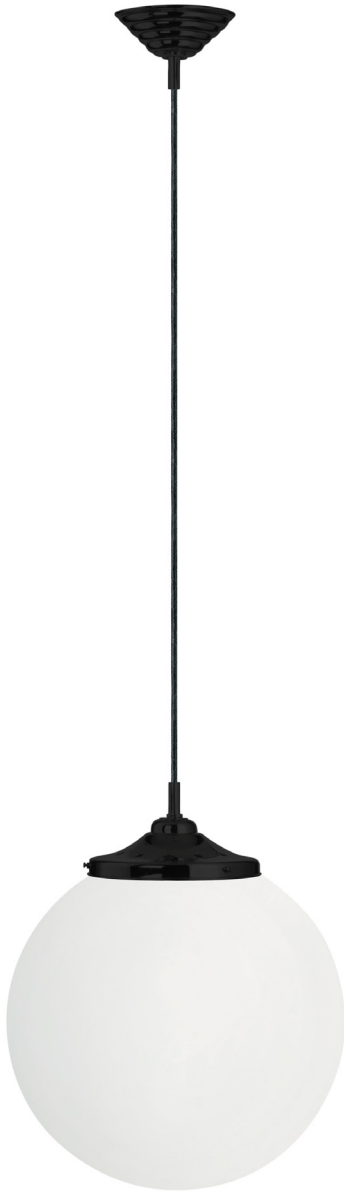

PD521  
OPBLRTL6BBL

PD521  
CRBBRTL6ABL

PD521  
CRBZRTL6BBL

16"

16" Ø

### Kilo Retro Cord, Single Socket

Elegant crystal globe in Opal or Clear surrounding classic retro lamping options with Black, Bronze, Brushed Brass or Polished Nickel metal accents. Classic cloth covered in black finish.

Model  
PD521

**BL** black  
**BB** brushed brass  
**BZ** bronze  
**PN** polished nickel

Color	Finish	Lamp	Cord
<b>OP</b>	<b>BL</b>	<b>RTL6B</b>	<b>BL</b>

**OP** opal  
**CR** clear

-  **RT3A** Medium Base Retro Filament Tube 30W, 185mm
-  **RT6B** Medium Base Retro Filament Bulb 60W
-  **RTL6A** 6W, 185mm, T10, Clear, 500 Lumens, 2700K
-  **RTL6B** 6W, Edison ST58, Clear, 500 Lumens, 2700K