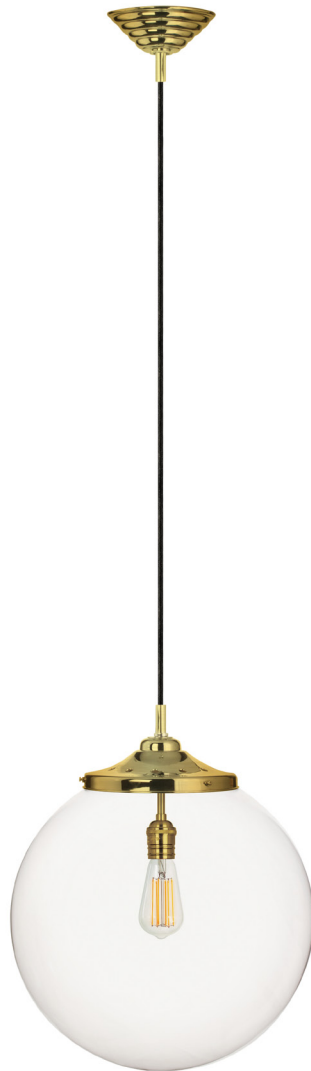

PD521OPBLRTL6BBL

PD521OPPNRTL6BBL

PD521CRBBRTL6BBL

PD521CRBZRTL6BBL

Kilo Retro Cord, Single Socket

Elegant Opal or Clear crystal globe surrounding classic retro lamping options.

Black, Bronze, Brushed Brass or Polished Nickel metal accents.

120V Input Voltage.

96" Braided Black cloth cord.

MB6 Lamp not included.

Model
PD521

BL black
BB brushed brass
BZ bronze
PN polished nickel **BL** black

Color	Finish	Lamp	Cord
OP	BL	RTL6B	BL

OP opal
CR clear

MB6 Medium Base Incandescent 60W
RTL6B LED 6W, 120V, Edison ST58, 80 CRI, 2700K, 500 Lumens, E26 Base, Dimmable