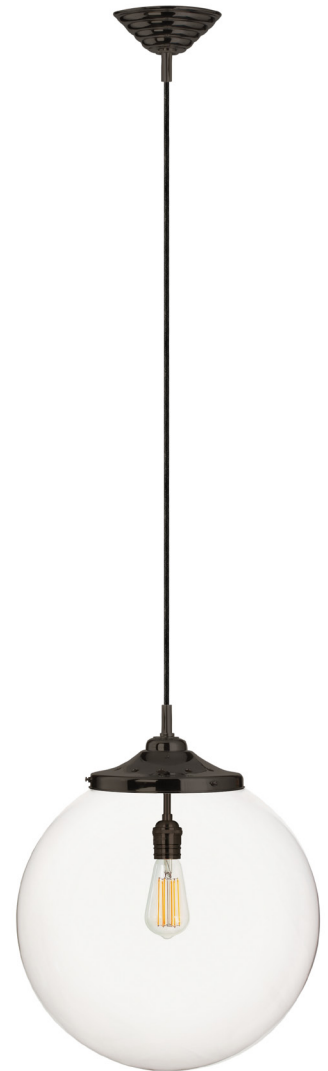

PD521OPBLRTL6BBL

PD521OPPNRTL6BBL

PD521CRBBRTL6BBL

PD521CRBZRTL6BBL

Kilo Retro Cord, Single Socket

Elegant Opal or Clear crystal globe surrounding classic retro lamping options.

Black, Bronze, Brushed Brass or Polished Nickel metal accents.

120V Input Voltage.

96" Braided Black cloth cord.

MB6 Lamp not included.

Model
PD521

BL black
BB brushed brass
BZ bronze
PN polished nickel **BL** black

Color	Finish	Lamp	Cord
OP	BL	RTL6B	BL

OP opal
CR clear

MB6 Medium Base Incandescent 60W
RTL6B LED 6W, 120V, Edison ST58, 80 CRI, 2700K, 500 Lumens, E26 Base, Dimmable