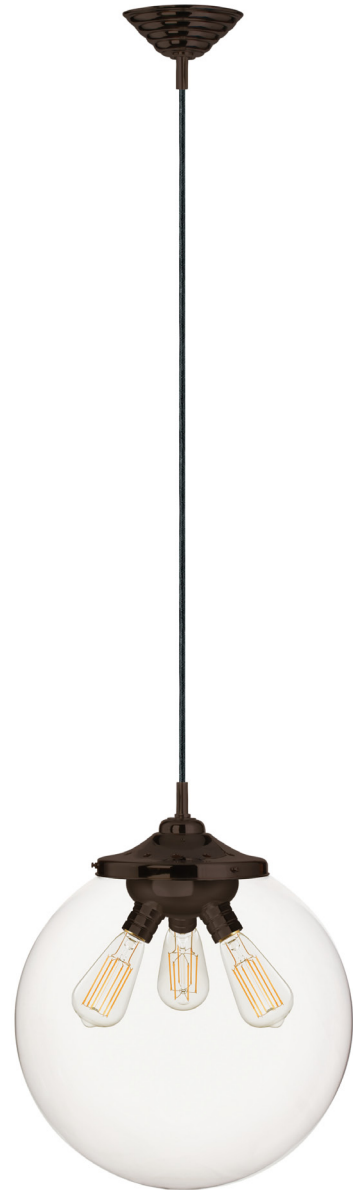

PD523  
OPBLRTL6BBL

PD523  
CRBBRT3ABL

PD523  
CRBZRTL6BBL

16"

16" Ø

### Kilo Retro Cord with 3 Socket

Elegant crystal globe in Opal or Clear surrounding classic retro lamping options with Black, Bronze, Brushed Brass or Polished Nickel metal accents. Classic cloth covered in black finish.

Model  
PD523

**BL** black  
**BB** brushed brass  
**BZ** bronze  
**PN** polished nickel

Color	Finish	Lamp	Cord
<b>OP</b>	<b>BL</b>	<b>RTL6B</b>	<b>BL</b>

**OP** opal  
**CR** clear

-  **LA12** LED A19 12W
-  **RT3A** Medium Base Retro Filament Tube 30W, 185mm
-  **RT6B** Medium Base Retro Filament Bulb 60W
-  **RTL6A** 6W, 185mm, T10, Clear, 500 Lumens, 2700K
-  **RTL6B** 6W, Edison ST58, Clear, 500 Lumens, 2700K