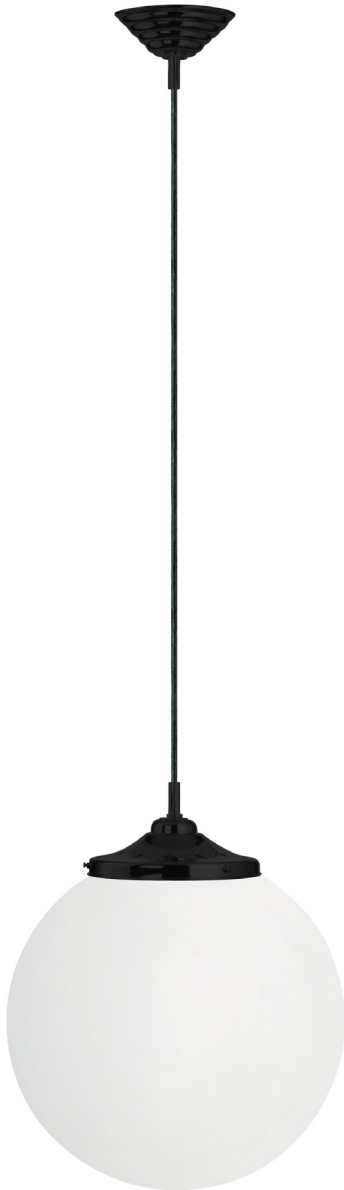

PD523  
OPBLRTL6BBL

PD523  
CRBBRT3ABL

PD523  
CRBZRTL6BBL

16"

16" Ø

### Kilo Retro Cord with 3 Socket

Elegant crystal globe in Opal or Clear surrounding classic retro lamping options with Black, Bronze, Brushed Brass or Polished Nickel metal accents. Classic cloth covered in black finish.

Model  
PD523

**BL** black  
**BB** brushed brass  
**BZ** bronze  
**PN** polished nickel

Color	Finish	Lamp	Cord
<b>OP</b>	<b>BL</b>	<b>RTL6B</b>	<b>BL</b>

**OP** opal  
**CR** clear

-  **LA12** LED A19 12W
-  **RT3A** Medium Base Retro Filament Tube 30W, 185mm
-  **RT6B** Medium Base Retro Filament Bulb 60W
-  **RTL6A** 6W, 185mm, T10, Clear, 500 Lumens, 2700K
-  **RTL6B** 6W, Edison ST58, Clear, 500 Lumens, 2700K