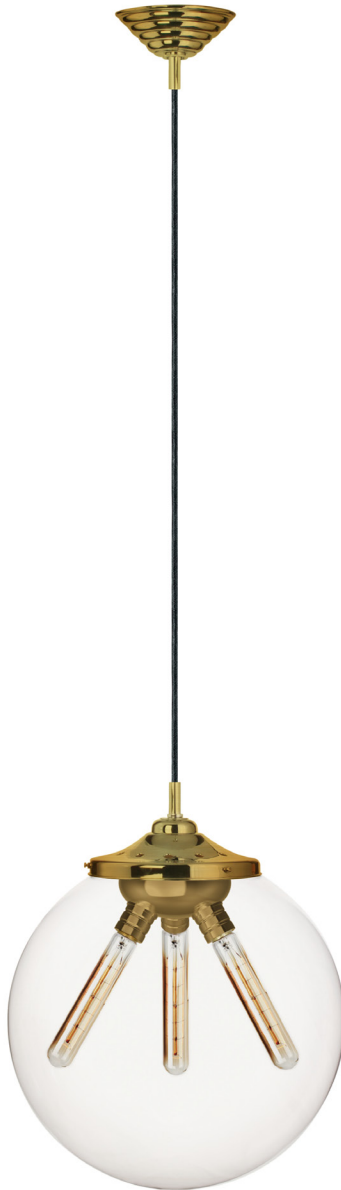

PD523  
OPBLRTL6BBL

PD523  
CRBBRT3ABL

PD523  
CRBZRTL6BBL

16"

16" Ø

### Kilo Retro Cord with 3 Socket

Elegant crystal globe in Opal or Clear surrounding classic retro lamping options with Black, Bronze, Brushed Brass or Polished Nickel metal accents. Classic cloth covered in black finish.

Model  
PD523

**BL** black  
**BB** brushed brass  
**BZ** bronze  
**PN** polished nickel

Color	Finish	Lamp	Cord
<b>OP</b>	<b>BL</b>	<b>RTL6B</b>	<b>BL</b>

**OP** opal  
**CR** clear

-  **LA12** LED A19 12W
-  **RT3A** Medium Base Retro Filament Tube 30W, 185mm
-  **RT6B** Medium Base Retro Filament Bulb 60W
-  **RTL6A** 6W, 185mm, T10, Clear, 500 Lumens, 2700K
-  **RTL6B** 6W, Edison ST58, Clear, 500 Lumens, 2700K