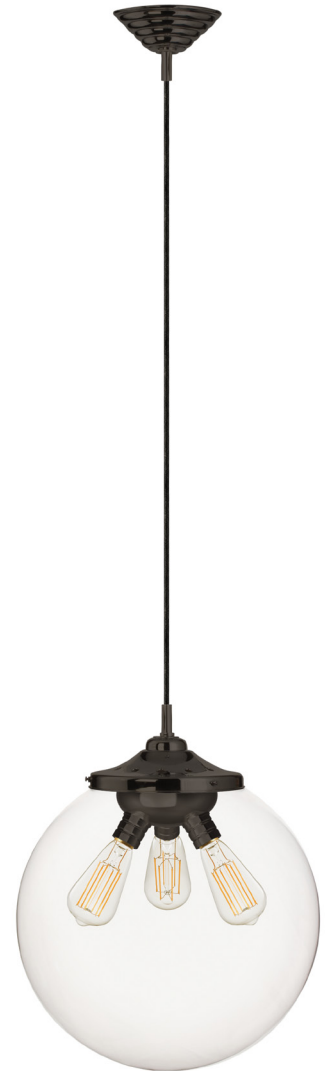

PD523OPBLRTL6BBL

PD523OPPNRTL6BBL

PD523CRBBRTL6BBL

PD523CRBZRTL6BBL

### Kilo Retro Cord with 3 Socket

Elegant Opal or Clear crystal globe surrounding classic retro lamping options with Black, Bronze or Polished Nickel metal accents.

Brushed Brass, Satin Nickel and Polished Chrome are custom finishes.

120V Input Voltage.

96" Braided Black cloth cord.

MB6 Lamp not included.

Model  
**PD523**

**OP** opal  
**CR** clear

-  **LA12** LED A19 12W
-  **MB6** Medium Base Incandescent 60W
-  **RTL6B** LED 6W, 120V, Edison ST58, 80 CRI, 2700K, 500 Lumens, E26 Base, Dimmable

Color	Finish	Lamp	Cord
<b>OP</b>	<b>BL</b>	<b>RTL6B</b>	<b>BL</b>

- BL** black
- BB** brushed brass (custom)
- BZ** bronze
- SN** satin nickel (custom)
- PC** polished chrome (custom)
- PN** polished nickel