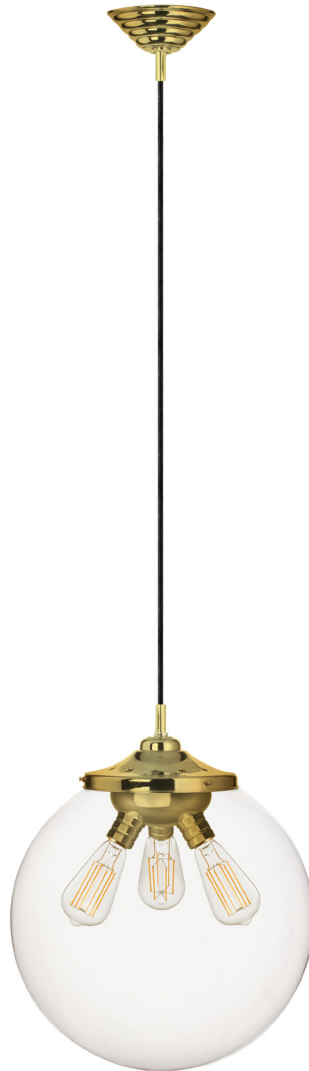

PD523OPBLRTL6BBL

PD523OPPNRTL6BBL

PD523CRBBRTL6BBL

PD523CRBZRTL6BBL

### Kilo Retro Cord with 3 Socket

Elegant Opal or Clear crystal globe surrounding classic retro lamping options with Black, Bronze or Polished Nickel metal accents.

Brushed Brass, Satin Nickel and Polished Chrome are custom finishes.

120V Input Voltage.

96" Braided Black cloth cord.

MB6 Lamp not included.

Model  
**PD523**

**OP** opal  
**CR** clear

-  **LA12** LED A19 12W
-  **MB6** Medium Base Incandescent 60W
-  **RTL6B** LED 6W, 120V, Edison ST58, 80 CRI, 2700K, 500 Lumens, E26 Base, Dimmable

Color	Finish	Lamp	Cord
<b>OP</b>	<b>BL</b>	<b>RTL6B</b>	<b>BL</b>

- BL** black
- BB** brushed brass (custom)
- BZ** bronze
- SN** satin nickel (custom)
- PC** polished chrome (custom)
- PN** polished nickel