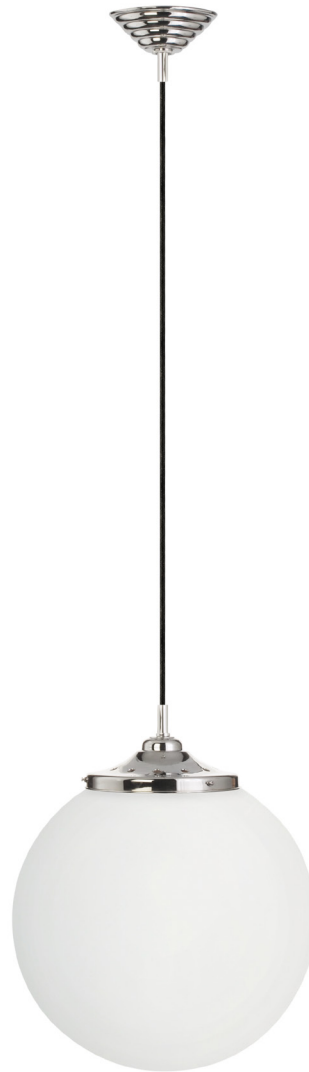

PD523OPBLRTL6BBL

PD523OPPNRTL6BBL

PD523CRBBRTL6BBL

PD523CRBZRTL6BBL

### Kilo Retro Cord with 3 Socket

Elegant Opal or Clear crystal globe surrounding classic retro lamping options with Black, Bronze or Polished Nickel metal accents.

Brushed Brass, Satin Nickel and Polished Chrome are custom finishes.

120V Input Voltage.

96" Braided Black cloth cord.

MB6 Lamp not included.

Model  
**PD523**

**OP** opal  
**CR** clear

-  **LA12** LED A19 12W
-  **MB6** Medium Base Incandescent 60W
-  **RTL6B** LED 6W, 120V, Edison ST58, 80 CRI, 2700K, 500 Lumens, E26 Base, Dimmable

Color	Finish	Lamp	Cord
<b>OP</b>	<b>BL</b>	<b>RTL6B</b>	<b>BL</b>

- BL** black
- BB** brushed brass (custom)
- BZ** bronze
- SN** satin nickel (custom)
- PC** polished chrome (custom)
- PN** polished nickel