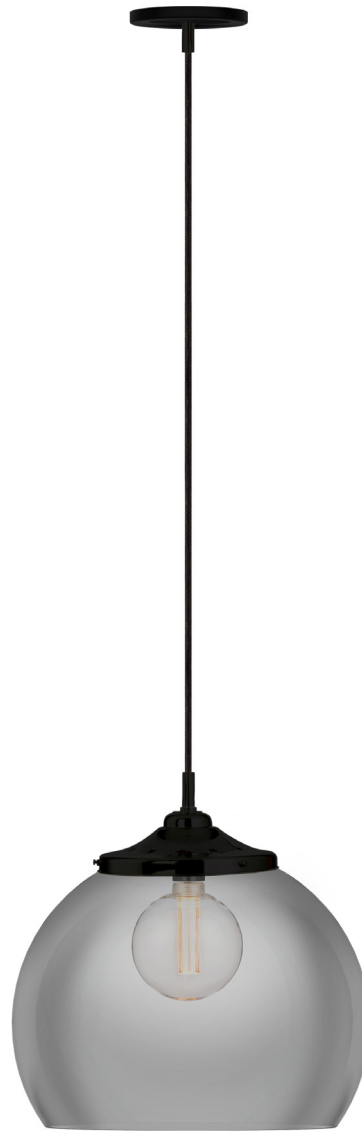

PD558CRBLG125CRBL

PD558SMBLG125CRBL

Kilo Dome Retro Cord

Crystal spherical dome in Clear or Smoke glass surrounding LED Bulbs from Penny Lane Collection.

Black finish with classic cloth covered in black finish.

120V Input Voltage.

MB6 Lamp not included.

Dimmable with Triac and ELV dimmer, not compatible with 0-10V dimming controls.

Model
PD528

CR clear
SM smoke

G125 LED G125 Bulb COB 3.5W, 110-130V, 90 CRI, 2200K, 120 Lumens, E26
MB6 Medium Base Incandescent 60W, 120V, E26

Color	Finish	Bulb	Bulb C.	Cord
CR	BL	G125	CR	BL

BL black

CR clear

BL black