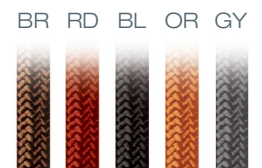

PD558
CRBLG125CRBL

PD558
SMBLG125CRBL

Kilo Dome Retro Cord

Crystal spherical dome in Clear or Smoke glass surrounding LED Bulbs from Penny Lane Collection. Black finish with classic cloth covered in black finish.

Dimmable with Triac and ELV dimmer, not compatible with 0-10V dimming controls.

Model
PD528

CR clear
SM smoke

G125 LED COB G125 Bulb
3.5W, **90 CRI**, 2200K,
120 Lumens, E26

BL black

Color	Finish	Bulb	Bulb Color	Cord
CR	BL	G125	CR	BL

BL black

CR clear

Cord color options