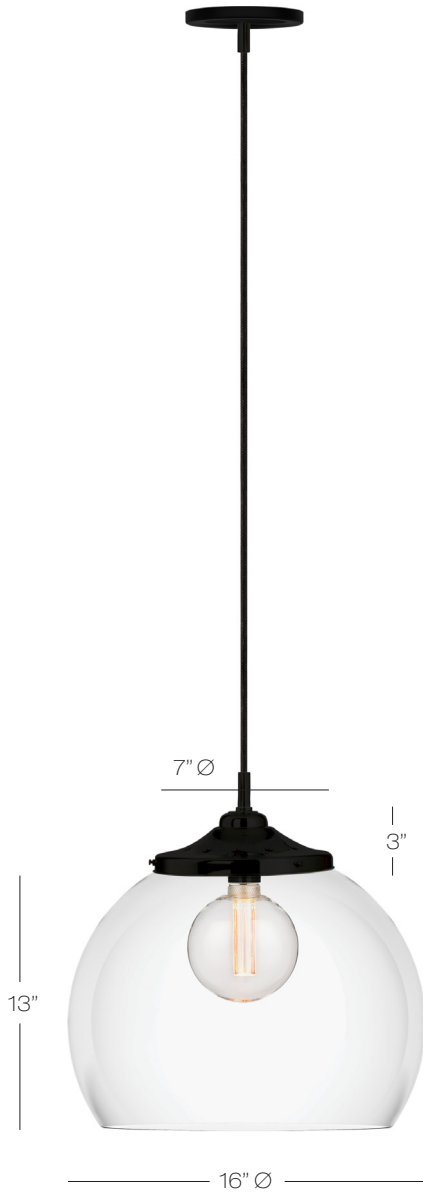

PD558CRBLG125CRBL

PD558SMBLG125CRBL

Kilo Dome Retro Cord

Crystal spherical dome in Clear or Smoke glass surrounding LED Bulbs from Penny Lane Collection.

Black finish with classic cloth covered in black finish.

120V Input Voltage.

MB6 Lamp not included.

Dimmable with Triac and ELV dimmer, not compatible with 0-10V dimming controls.

Model
PD528

CR clear
SM smoke

G125 LED G125 Bulb COB 3.5W, 110-130V, 90 CRI, 2200K, 120 Lumens, E26
MB6 Medium Base Incandescent 60W, 120V, E26

Color	Finish	Bulb	Bulb C.	Cord
CR	BL	G125	CR	BL

BL black

CR clear

BL black