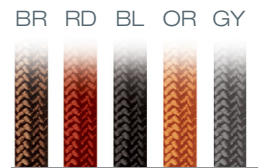

### 5.5" Globe

Beautiful glass globe pendants in clear, crackle or opal finish providing a softening glow.

SN finish ships with clear cord.  
BL and BZ finish ships with black cord.

Model  
**PD560**

**CK** crackle glass  
**CR** clear  
**OP** opal

**RT4F** Medium Base Retro Filament Tube 40W, 100mm, T10, E26  
**RTL4F** 4W, 100mm, T10, E26

Glass	Finish	Lamp
<b>CK</b>	<b>SN</b>	<b>RT4F</b>

**BL** black  
**BZ** bronze  
**SN** satin nickel

Cord color options