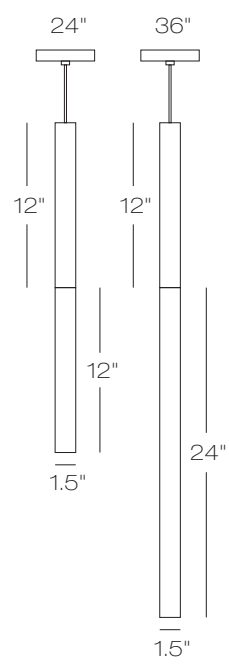

Pendant

Polished solid acrylic cylinder, closed at bottom.
Black, Gold, Polished Chrome and White finish.

96" Cord length.

Input Voltage: 120VAC.

Ships standard with Triac dimmable driver.
277V Input and 0-10V Dimming available on request.

Required driver is included with EZ Jack mounting version.

Individual 4.25" canopy mounting.

Model
PD616

CR clear		24 24" 36 36"		M monopoint canopy J EZ jack
Acrylic	Finish	Size	Lamp	Mounting
CR	BL	36	LED	M
	BL black GO gold PC polished chrome WH white		LED LED 12W, 90 CRI , 3000K, 800 Lumens, Dimmable	