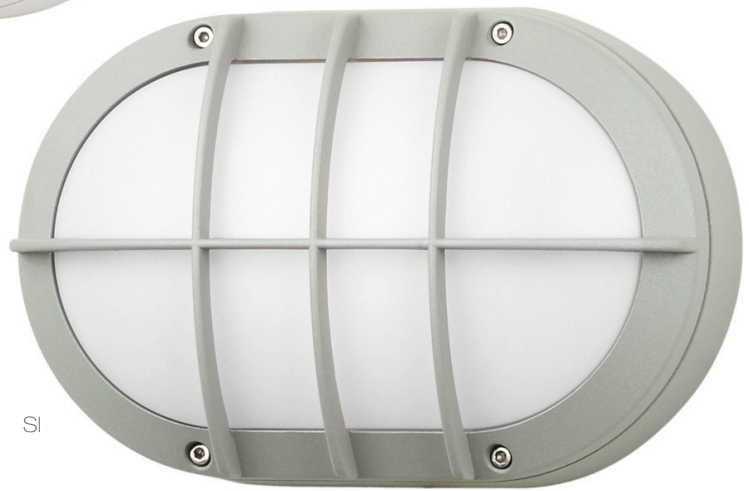

WH

SI

6"

9"

Wall projection 5"

Lux Ovale Grid

Die cast aluminum powdercoated in white or silver.
Polycarbonate or glass diffuser, gasketed and IP65.

SL-DOB 17W dimmable with ELV dimmer.

Model
WO817

SI silver
WH white

Finish	Lamp
SI	DOB17

● **DOB17** SL-DOB 30W
Stone Lighting
LED Driver on Board