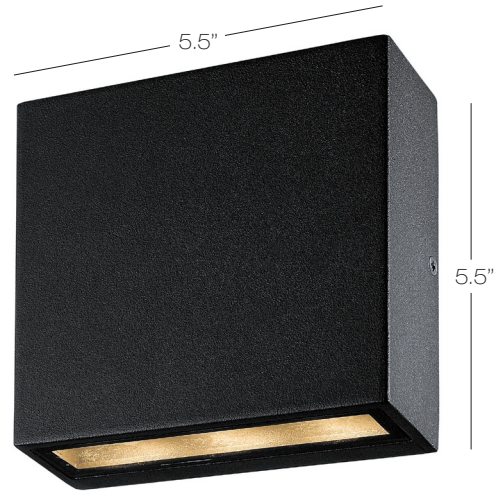

Concordia Two-Way

Outdoor rated square up and down light made from die cast aluminum. This luminaire has frosted and gasketed diffusers.

Custom finishes available. Consult factory.

Non-Dimmable.

Wall projection 2"

Model
WO857

BK black

Finish

BK

Lamp

LED

LED 6 x 1W Cree LED, 120V
90 CRI, 3000K, 400 Lumens