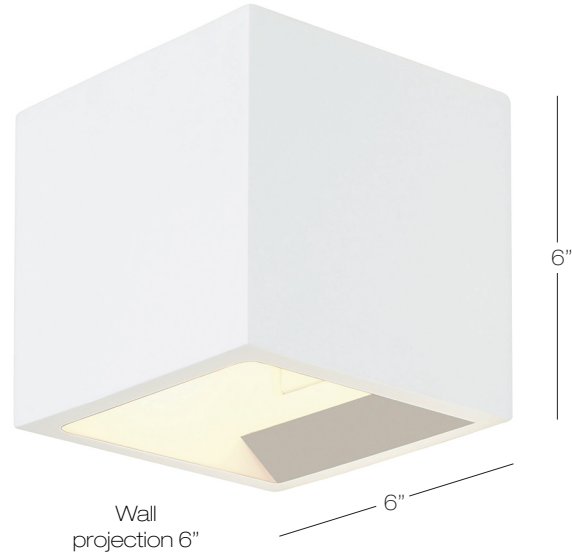

## Cubix Up/Down Light

Extruded aluminum body. Outdoor UV resistant powdercoat finish for harsh salt conditions. Silicone waterproof gasketing. White finish is standard. For other finishes, consult factory.

8mm thick tempered glass diffuser(s).  
 Beam Angle 36 degrees.  
 Integral Driver: 100-240V inside fixture.  
 316 SS screws. IP65 rated.

Model  
**WO887**

**LED** LED 2 x 12W, 85 CRI, 4000K

Finish	Lamp
<b>WH</b>	<b>LED</b>

**WH** white