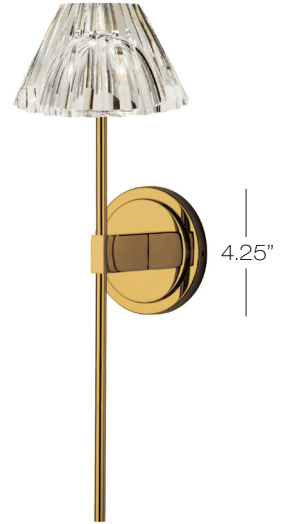

Lindy Wall Long

Pristine leaded glass crystal wall sconce. Elegant faceting.

Dimmable with ELV dimmer.

Model
WS452B

CG cognac
CR clear

L2 LED G4 JC 2W, 110 Lumens
X3 Halogen G4 35W, 700 Lumens

Color	Finish	Lamp
CR	PN	X3

BZ bronze
PG polished gold
PN polished nickel
SN satin nickel