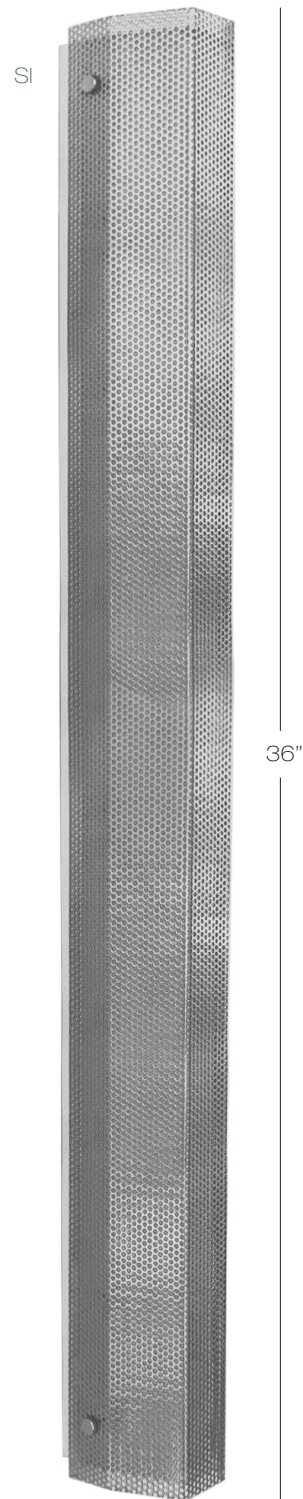

3"  
Wall projection 3"  
18W

3"  
Wall projection 3"  
28W

3"  
Wall projection 3"  
40W

## Brook Wall Sconce

Perforated metal face. Open top and bottom. White acrylic diffuser.

Model  
**WS764**

OP opal

LED LED 18W, 90 CRI, 3000K  
LED LED 28W, 90 CRI, 3000K  
LED LED 40W, 90 CRI, 3000K

Acrylic	Finish	Lamp	Size
<b>OP</b>	<b>GO</b>	<b>LED</b>	<b>16</b>

GO gold  
SI silver

16 16"  
24 24"  
36 36"