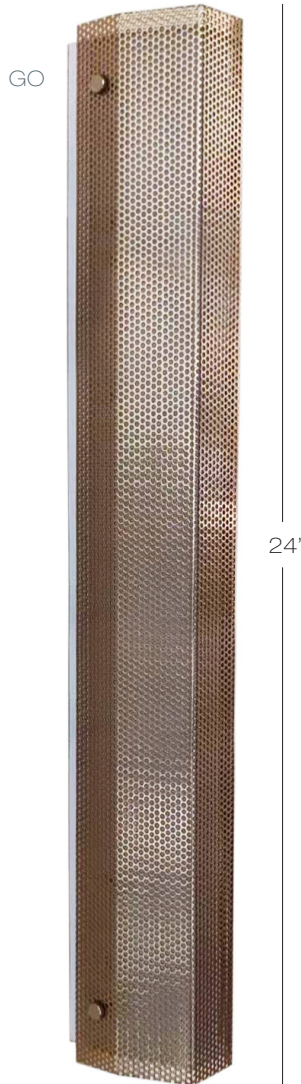

3"  
Wall projection 3"  
18W

3"  
Wall projection 3"  
28W

3"  
Wall projection 3"  
40W

## Brook Wall Sconce

Perforated metal face. Open top and bottom. White acrylic diffuser.

Model  
**WS764**

OP opal

LED LED 18W, 90 CRI, 3000K  
LED LED 28W, 90 CRI, 3000K  
LED LED 40W, 90 CRI, 3000K

Acrylic	Finish	Lamp	Size
<b>OP</b>	<b>GO</b>	<b>LED</b>	<b>16</b>

GO gold  
SI silver

16 16"  
24 24"  
36 36"