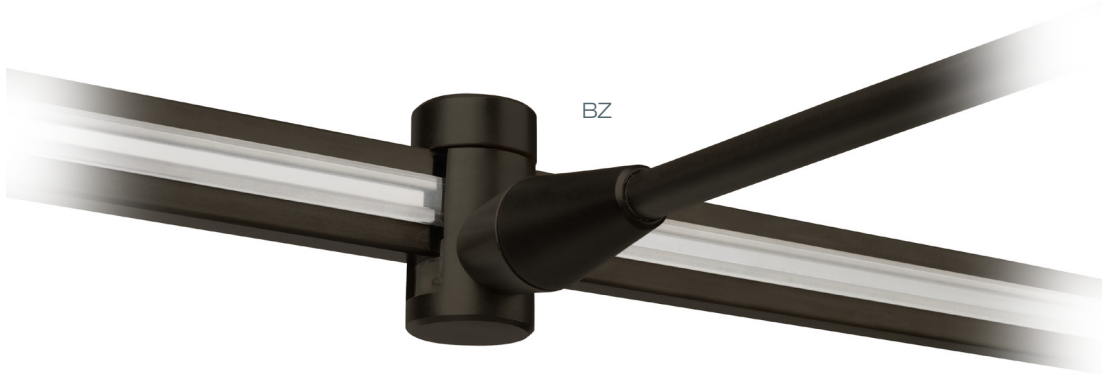

BL

SN

BZ

Monorail Wall Adapter

One adapter is required for each swivel head.

Model
MSWAD

- Finish
- BL**
 - BL** black
 - BZ** bronze
 - SN** satin nickel

Black Monorail Finishes: Monorail is Solid Brass with a Black Plated finish. Hardware, fixtures and transformers are Steel with a Painted Semi-Gloss Black finish.