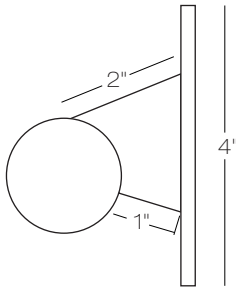

BB5176 - 48

Cover plate option for installation on Standard 4" J-Box.

Slim Bath Bar

Slim design bath bar with Opal acrylic lens and Satin Nickel metal finish.

Can be mounted vertically or horizontally, Fluorescent lamp included.

SN satin nickel		
Color	Finish	Size
OP	SN	48
OP opal		48 48"

NOTE: This fixture is designed to be installed on a 2" 1 gang receptical box.

BB5176 - 48

Wall projection 3.25" all models